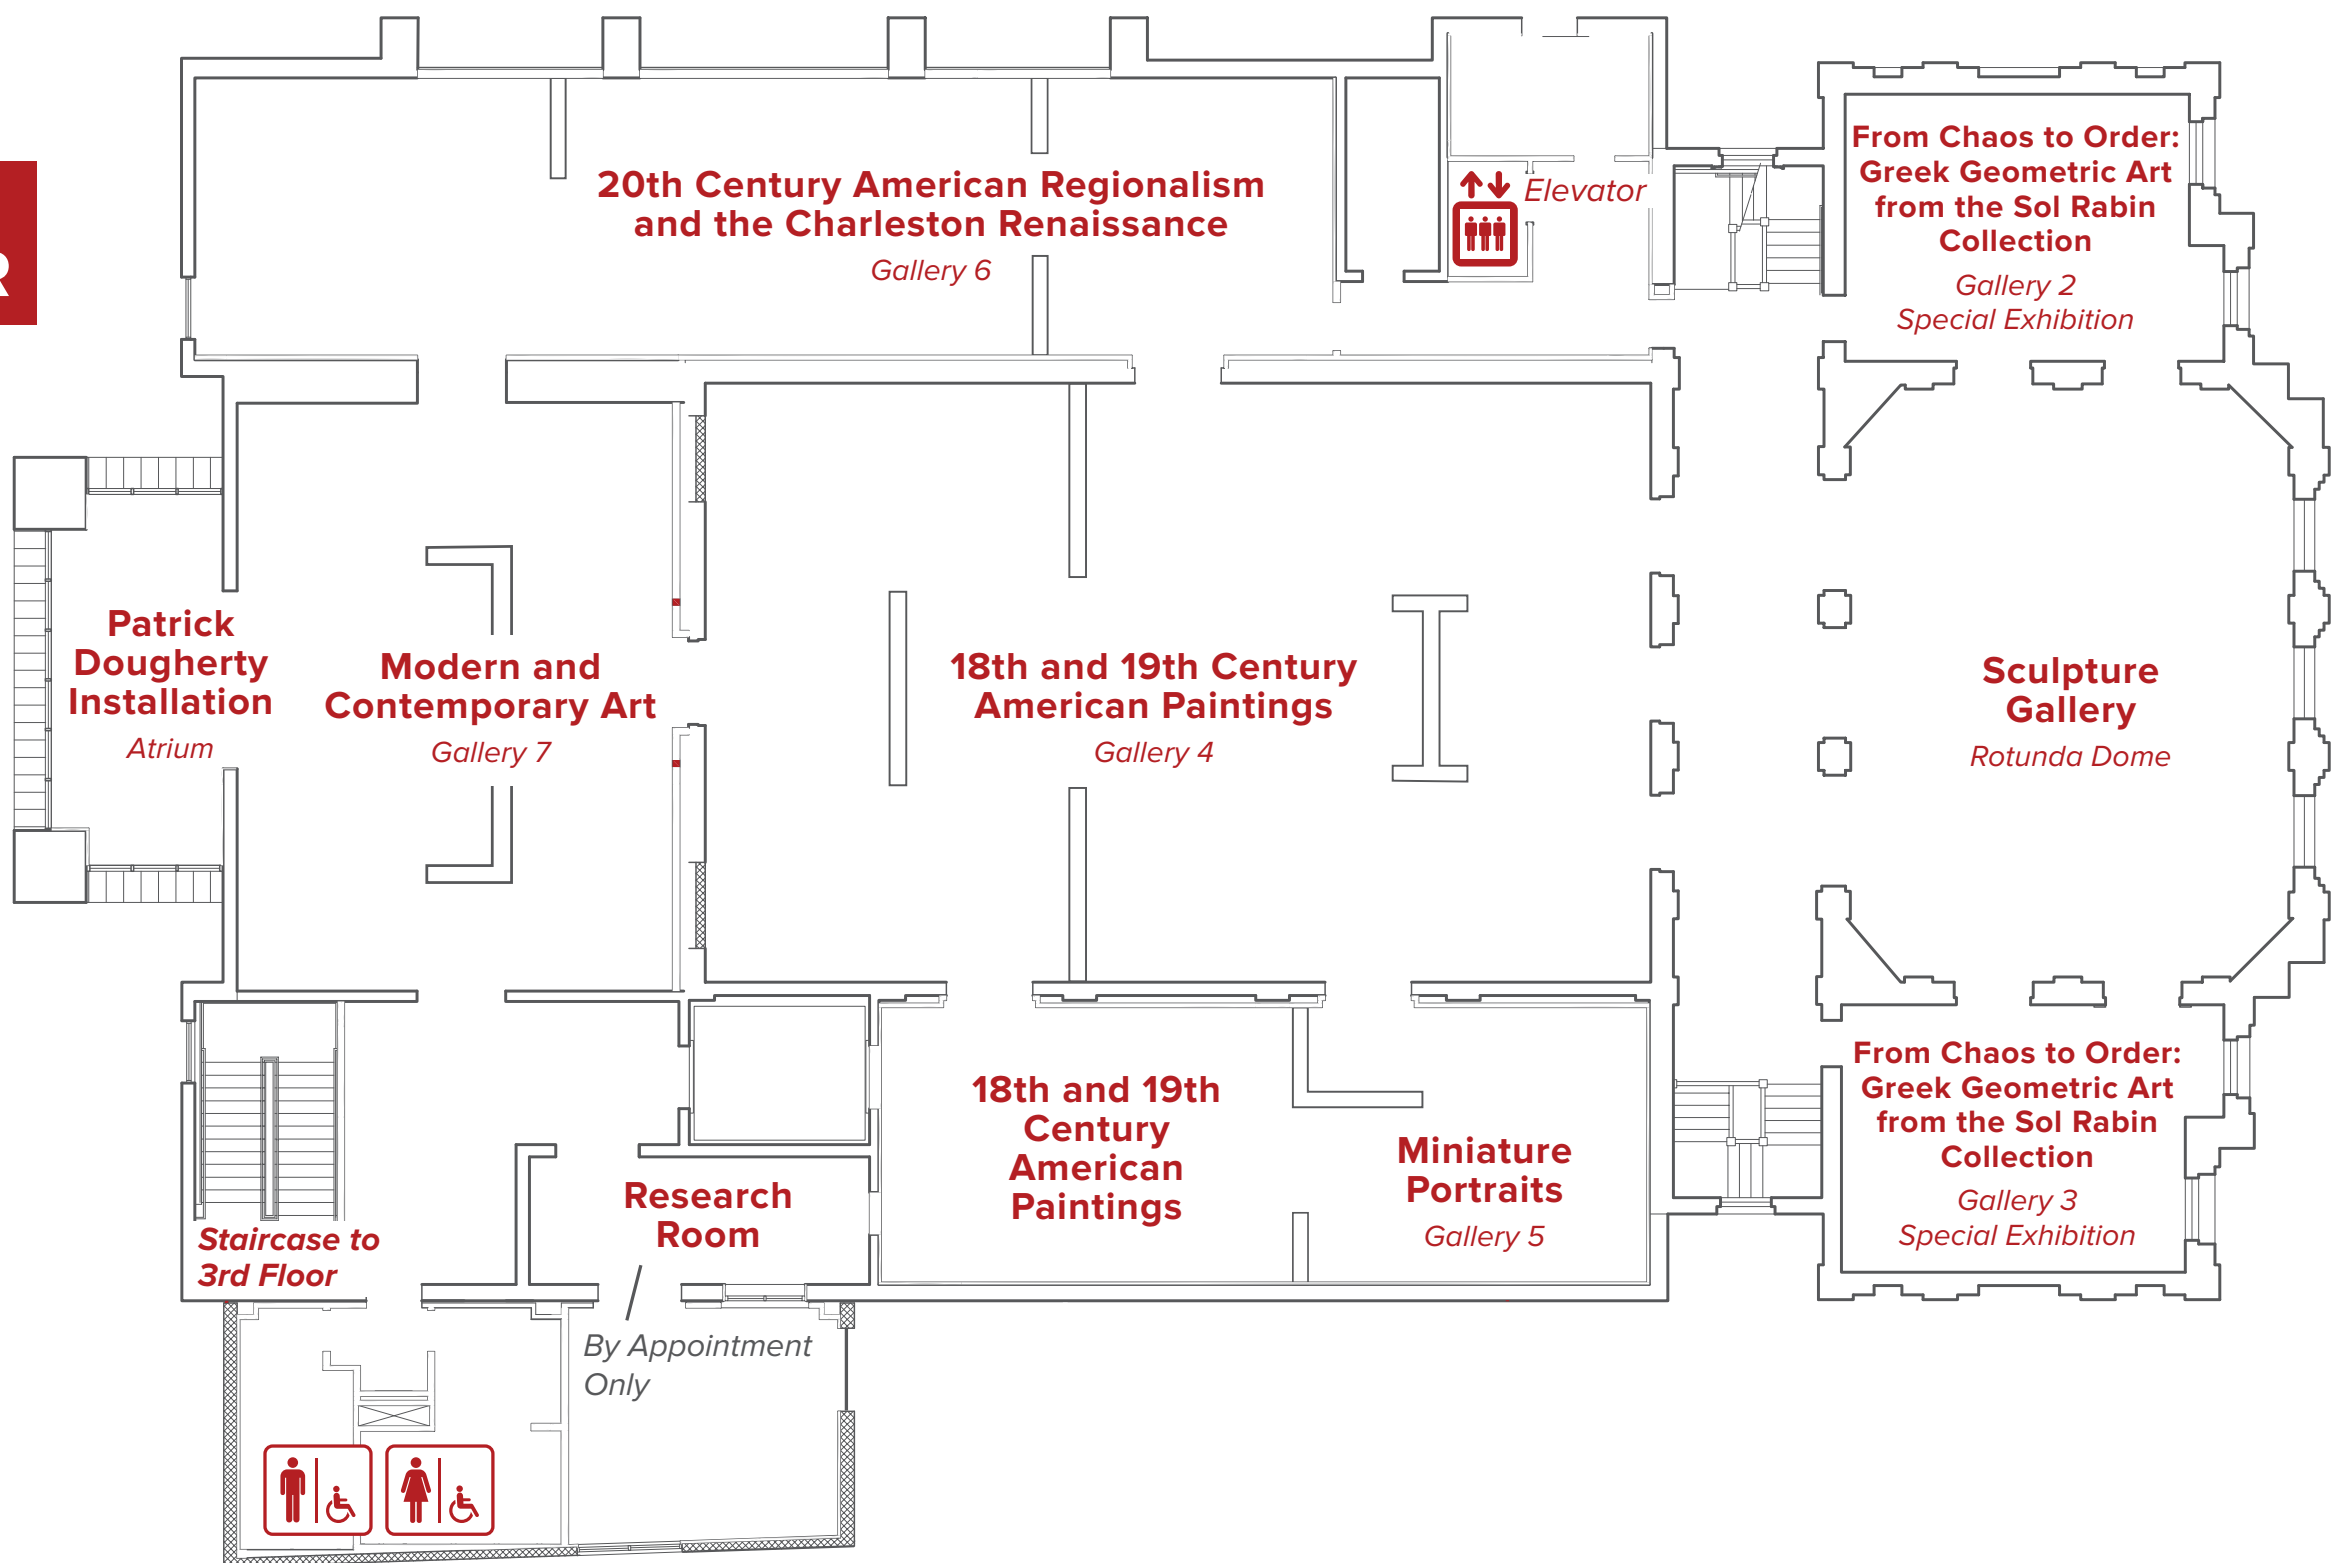

GIBBES MUSEUM OF ART | VISITOR MAP

1ST FLOOR

GARDEN

2ND FLOOR

3RD FLOOR

FACE MASKS POLICY

Fully vaccinated guests may explore the galleries without a mask.