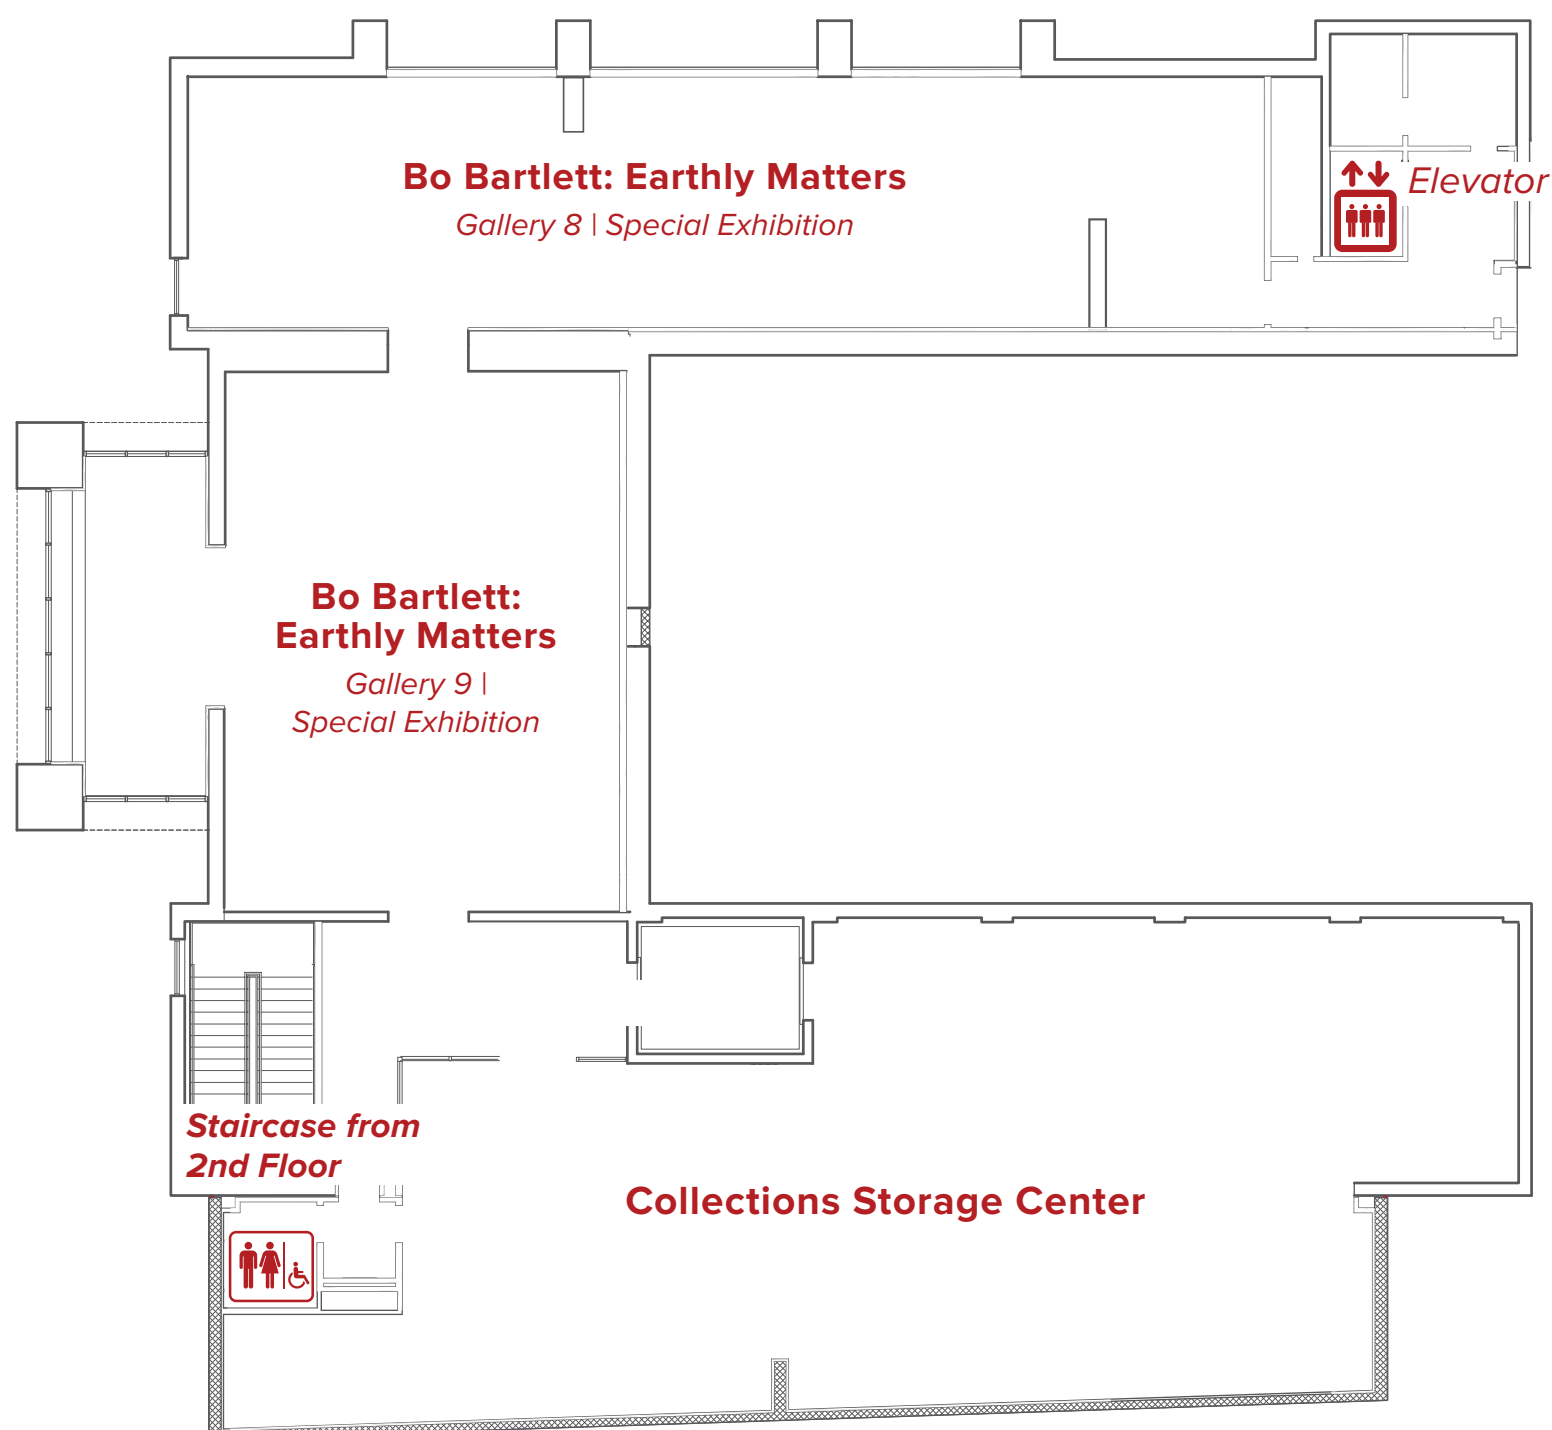

GIBBES MUSEUM OF ART | VISITOR MAP

1ST FLOOR

GARDEN

2ND FLOOR

3RD FLOOR

FACE MASKS POLICY

Fully vaccinated guests may explore the galleries without a mask.