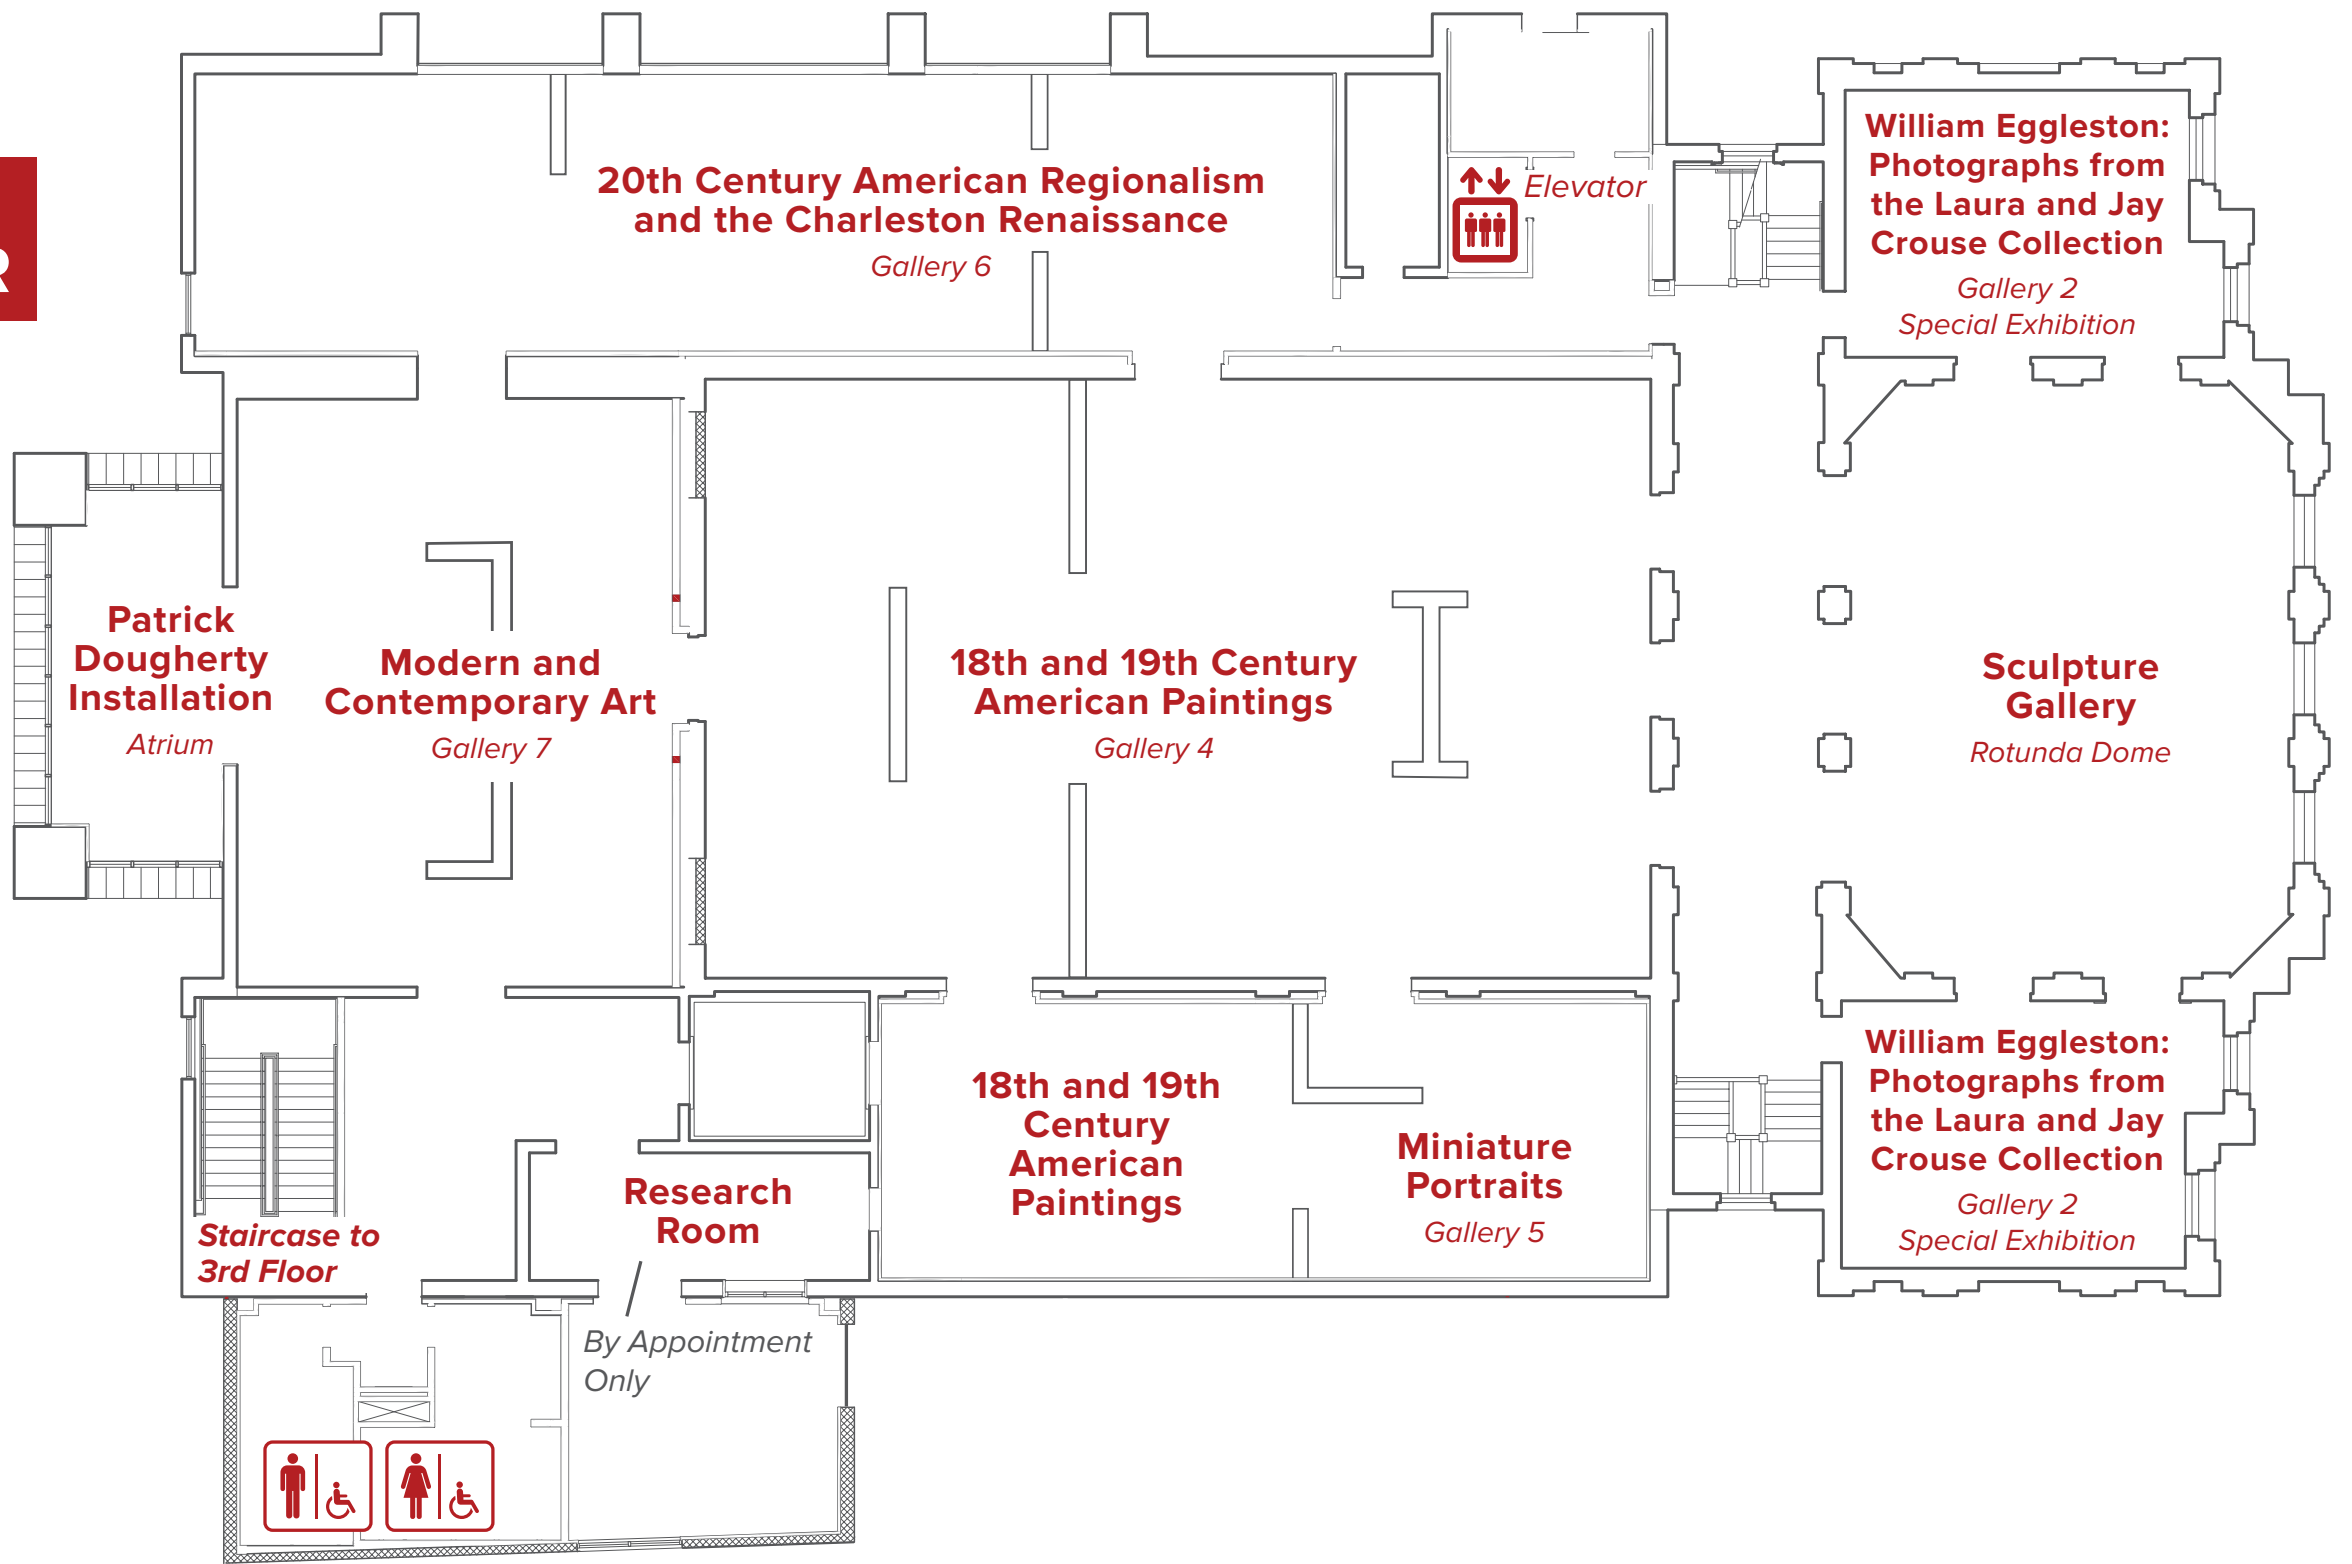

GIBBES MUSEUM OF ART | VISITOR MAP

1ST FLOOR

2ND FLOOR

3RD FLOOR

FACE MASKS
REQUIRED

All guests are required to wear masks regardless of their vaccination status.